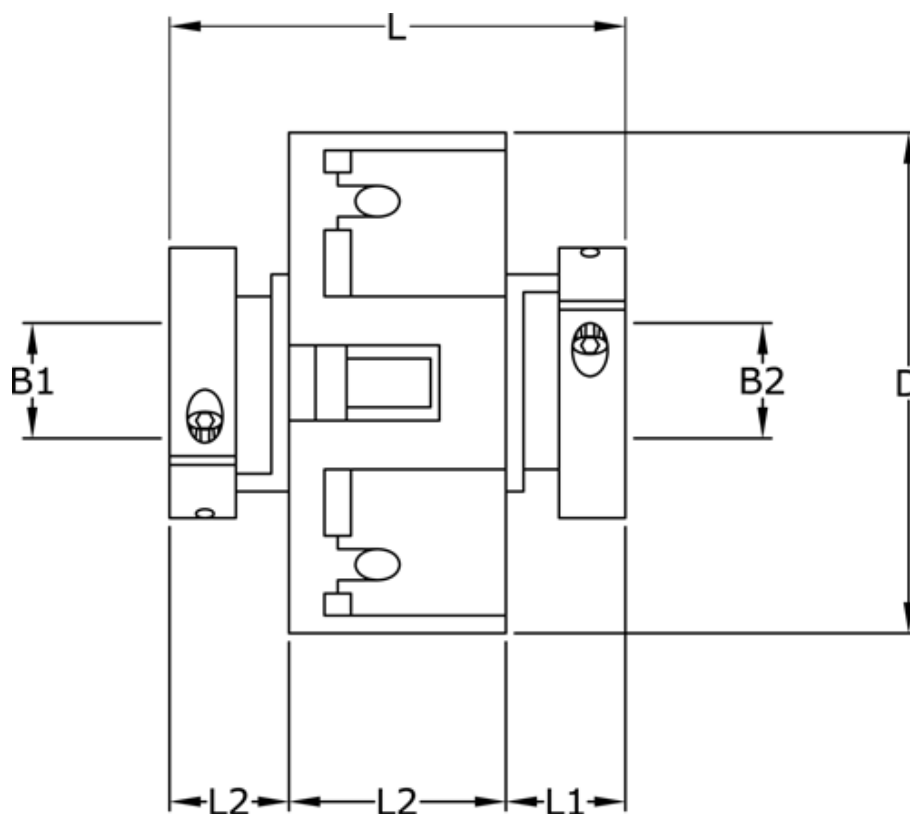

# Data Sheet

Article number: 3322205412235

Description: Uni-Lat Coupling size 205.41.22.35  
clamp hub, bore 6/12 mm

## Measures

B1	= 6
B2	= 12
D	= 41
L	= 38.1
L1	= 13.5
L2	= 11.2
Screw	= M4